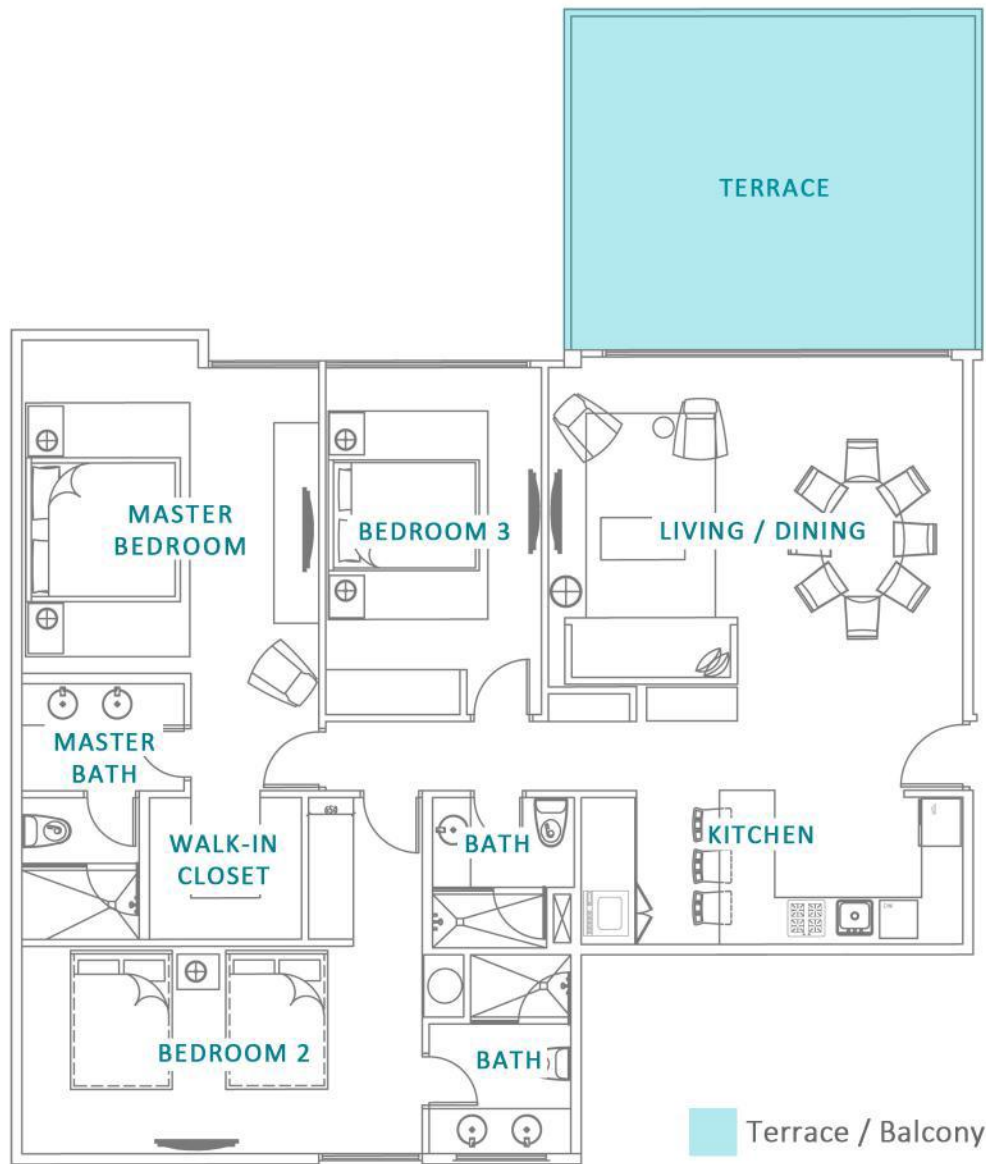

Clubhouse

3-bedroom/3-bathroom

CLUBHOUSE
2ND FLOOR

INTERIOR LIVING AREA
147 SQ. M.
1579 SQ. FT.

EXTERIOR LIVING AREA
30 SQ. M.
320 SQ. FT.

TOTAL LIVING AREA
177 SQ. M.
1899 SQ. FT.