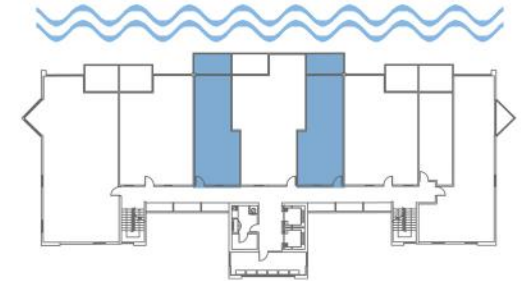

1BR-2

1-bedroom/1-bathroom

Terrace / Balcony

TOWER 2
FLOORS 2 - 7

INTERIOR LIVING AREA
53 SQ. M.
566 SQ. FT.

EXTERIOR LIVING AREA
9 SQ. M.
96 SQ. FT.

TOTAL LIVING AREA
62 SQ. M.
664 SQ. FT.