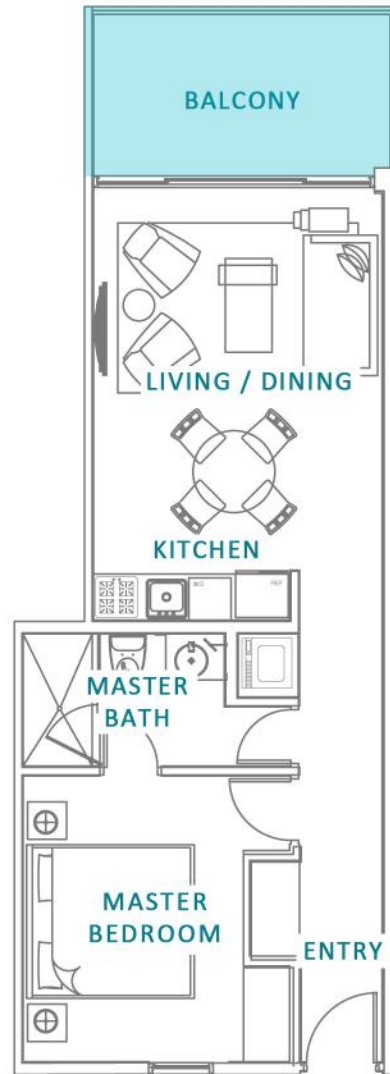

1BR-2

1-bedroom/1-bathroom

Terrace / Balcony

TOWER 2
FLOORS 2 - 7

INTERIOR LIVING AREA
53 SQ. M.
566 SQ. FT.

EXTERIOR LIVING AREA
9 SQ. M.
96 SQ. FT.

TOTAL LIVING AREA
62 SQ. M.
664 SQ. FT.