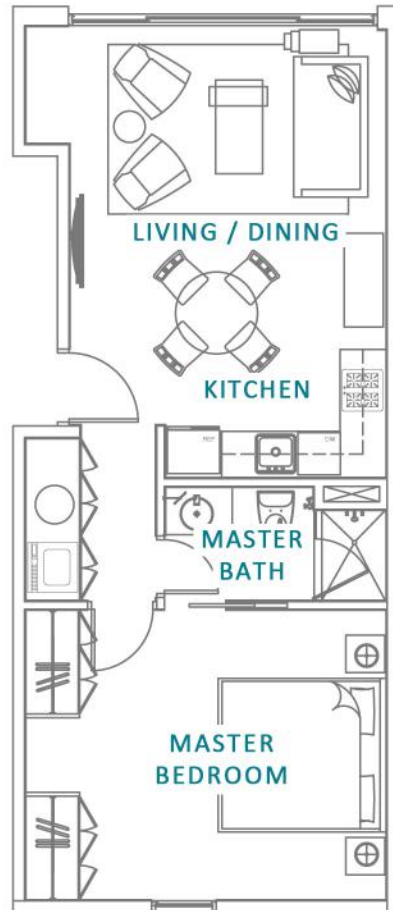

1BR

1-bedroom/1-bathroom

TOWER 2
1ST FLOOR

TOTAL LIVING AREA
57 SQ. M.
610 SQ. FT.