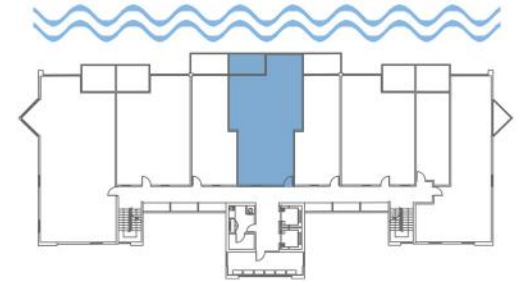

2BR-2

2-bedroom/2-bathroom

 Terrace / Balcony

TOWER 2
FLOORS 2 - 7

INTERIOR LIVING AREA
90 SQ. M.
969 SQ. FT.

EXTERIOR LIVING AREA
8 SQ. M.
91 SQ. FT.

TOTAL LIVING AREA
98 SQ. M.
1060 SQ. FT.