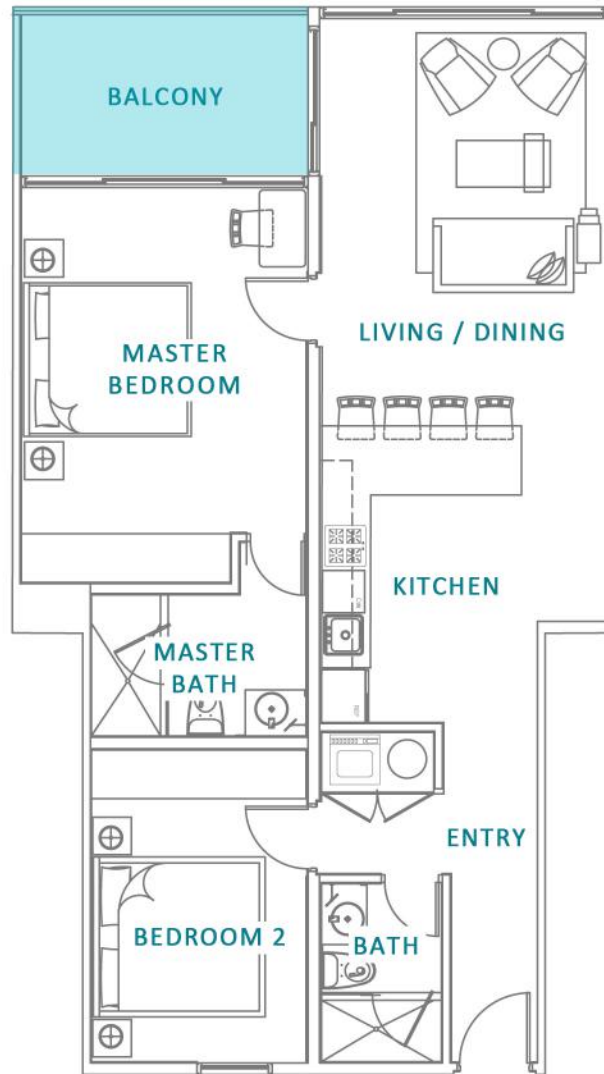

2BR-2

2-bedroom/2-bathroom

 Terrace / Balcony

TOWER 2
FLOORS 2 - 7

INTERIOR LIVING AREA
90 SQ. M.
969 SQ. FT.

EXTERIOR LIVING AREA
8 SQ. M.
91 SQ. FT.

TOTAL LIVING AREA
98 SQ. M.
1060 SQ. FT.