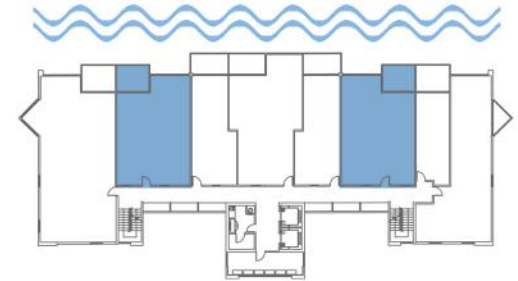

2BR

2-bedroom/2-bathroom

Terrace / Balcony

TOWER 2
FLOORS 1 - 7

INTERIOR LIVING AREA
87 SQ. M.
940 SQ. FT.

EXTERIOR LIVING AREA
10 SQ. M.
107 SQ. FT.

TOTAL LIVING AREA
97 SQ. M.
1047 SQ. FT.