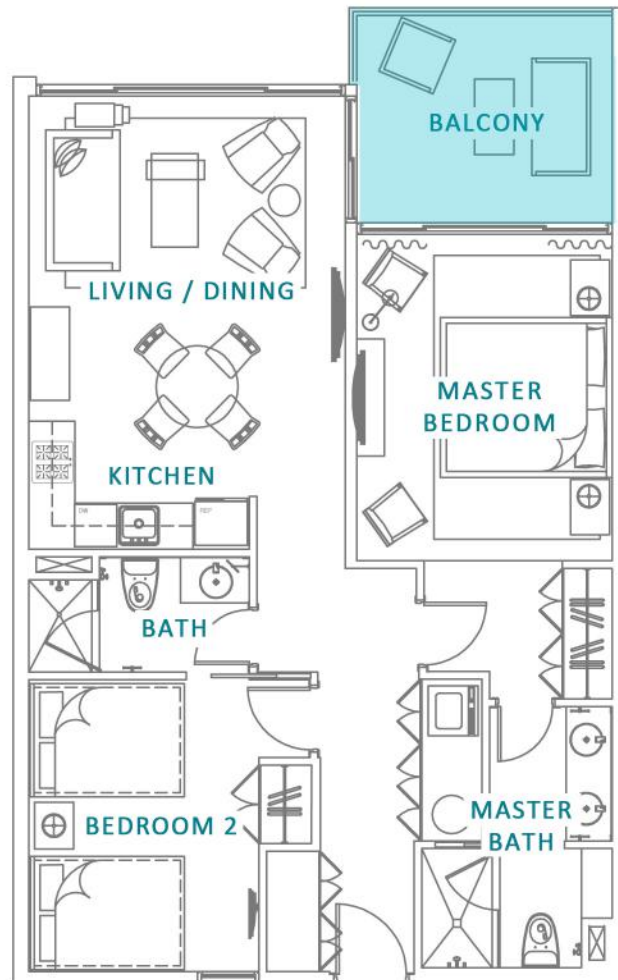

2BR

2-bedroom/2-bathroom

Terrace / Balcony

TOWER 2
FLOORS 1 - 7

INTERIOR LIVING AREA
87 SQ. M.
940 SQ. FT.

EXTERIOR LIVING AREA
10 SQ. M.
107 SQ. FT.

TOTAL LIVING AREA
97 SQ. M.
1047 SQ. FT.