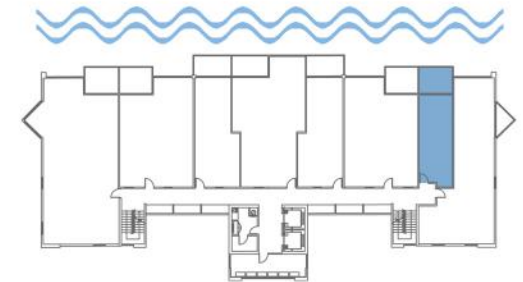

STUDIO

 Terrace / Balcony

TOWER 2
FLOORS 1 - 7

INTERIOR LIVING AREA
37.2 SQ. M.
400 SQ. FT.

EXTERIOR LIVING AREA
7.6 SQ. M.
82 SQ. FT.

TOTAL LIVING AREA
44.8 SQ. M.
482 SQ. FT.