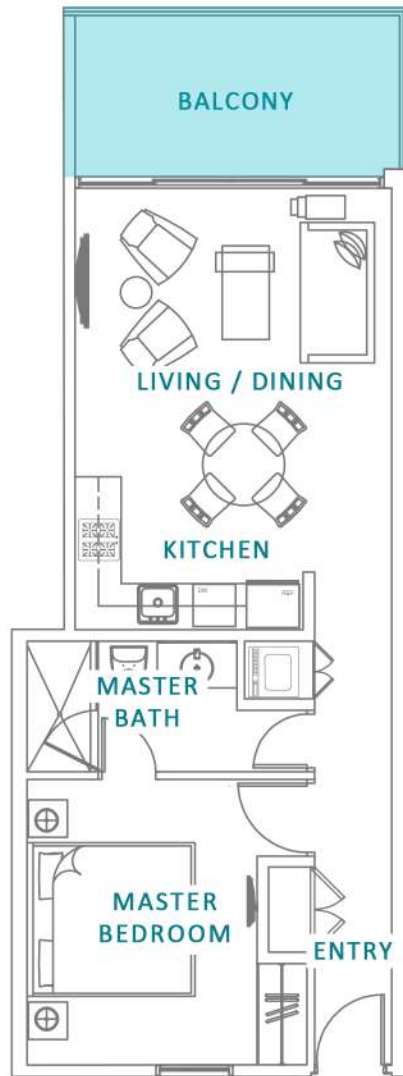

1BR-2 | 1-bedroom/1-bathroom

 Terrace / Balcony

TOWER 2
FLOORS 2 - 7

INTERIOR LIVING AREA
53 SQ. M.
566 SQ. FT.

EXTERIOR LIVING AREA
9 SQ. M.
94 SQ. FT.

TOTAL LIVING AREA
62 SQ. M.
664 SQ. FT.