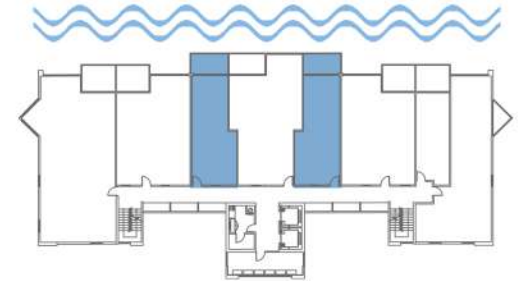

1BR-2 | 1-bedroom/1-bathroom

 Terrace / Balcony

TOWER 2
FLOORS 2 - 7

INTERIOR LIVING AREA
53 SQ. M.
566 SQ. FT.

EXTERIOR LIVING AREA
9 SQ. M.
94 SQ. FT.

TOTAL LIVING AREA
62 SQ. M.
664 SQ. FT.