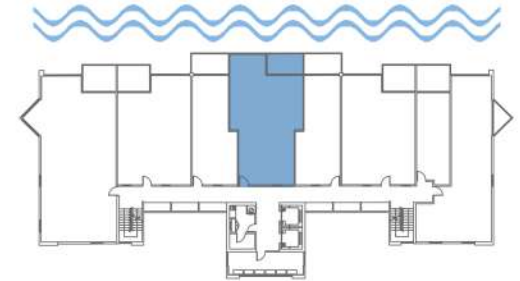

2BR-2 | 2-bedroom/2-bathroom

 Terrace / Balcony

TOWER 2
FLOORS 2 - 7

INTERIOR LIVING AREA
90 SQ. M.
969 SQ. FT.

EXTERIOR LIVING AREA
8 SQ. M.
91 SQ. FT.

TOTAL LIVING AREA
98 SQ. M.
1060 SQ. FT.