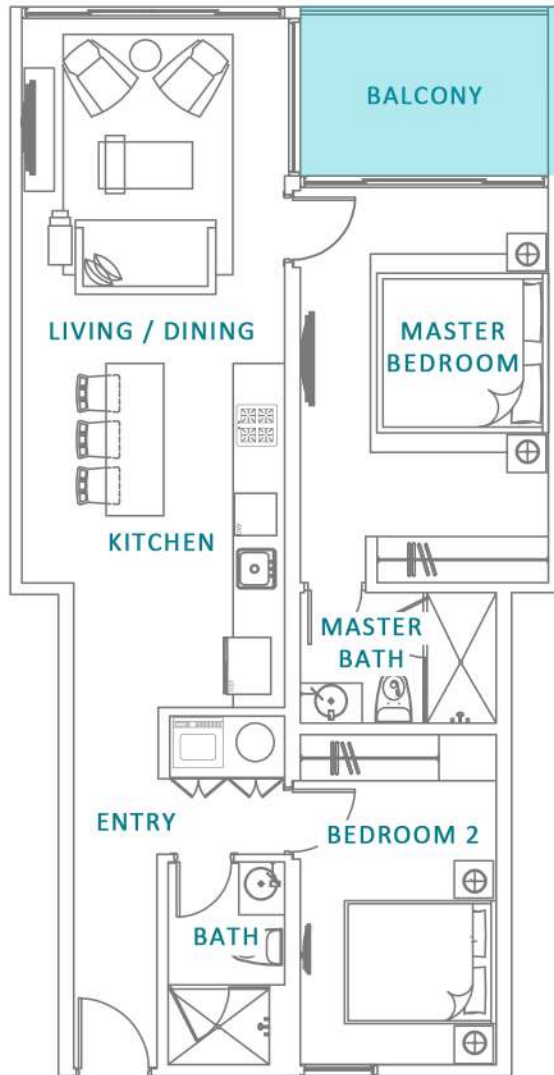

2BR-2 | 2-bedroom/2-bathroom

 Terrace / Balcony

TOWER 2
FLOORS 2 - 7

INTERIOR LIVING AREA
90 SQ. M.
969 SQ. FT.

EXTERIOR LIVING AREA
8 SQ. M.
91 SQ. FT.

TOTAL LIVING AREA
98 SQ. M.
1060 SQ. FT.