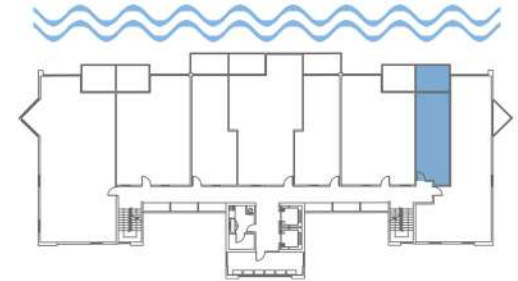

# STUDIO

 Terrace / Balcony

TOWER 2  
FLOORS 1 - 7

INTERIOR LIVING AREA  
37.2 SQ. M.  
400 SQ. FT.

EXTERIOR LIVING AREA  
7.6 SQ. M.  
82 SQ. FT.

TOTAL LIVING AREA  
44.8 SQ. M.  
482 SQ. FT.